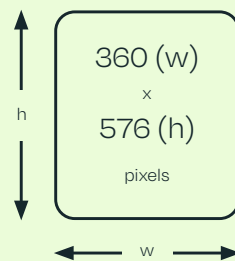

Dimensions

Audience

Victoria Street

Digital Production Specifications

Applicable Format

Dimensions

(2:3 aspect ratio)

Delivery and Production