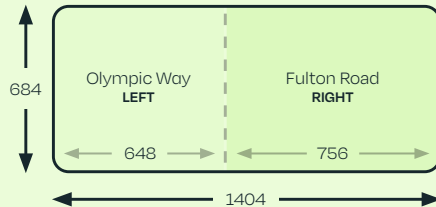

Dimensions

Audience

Boxpark Wembley

Digital Production Specifications

Applicable Format

Format for Digital static

Dimensions (pixels)

(39:19 aspect ratio)

Delivery and Production

Email: campaigns@openmedia.uk.com

Phone: 0151 372 0217

- Files under 10MB can be emailed directly.
- Files over 10MB should be WeTransferred.

Full Canvas Dimensions

14.26m x 6.95m

Full Canvas Resolution

1404px x 684px

Olympic Park Dimensions

6.58m x 6.95m

Olympic Park Resolution

648px x 684px

Fulton Road Dimensions

7.68m x 6.95m

Fulton Road Resolution