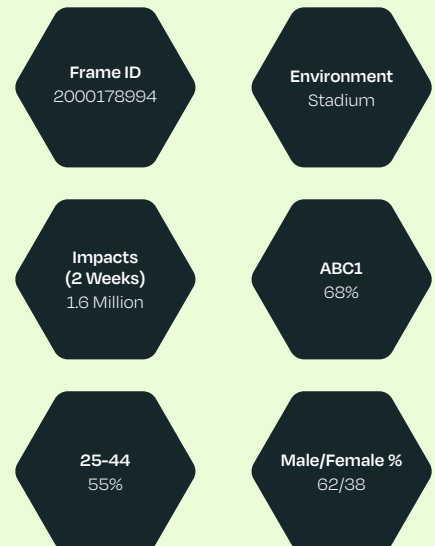

Dimensions

Audience

Boxpark Wembley

Digital Production Specifications

Applicable Format

Format for Digital static

Dimensions (pixels)

(39:19 aspect ratio)

Delivery and Production

Email: campaigns@openmedia.uk.com

Phone: 0151 372 0217

- Files under 10MB can be emailed directly.
- Files over 10MB should be WeTransferred.

Full Canvas Dimensions

14.26m x 6.95m

Full Canvas Resolution

1404px x 684px

Olympic Park Dimensions

6.58m x 6.95m

Olympic Park Resolution

648px x 684px

Fulton Road Dimensions

7.68m x 6.95m

Fulton Road Resolution