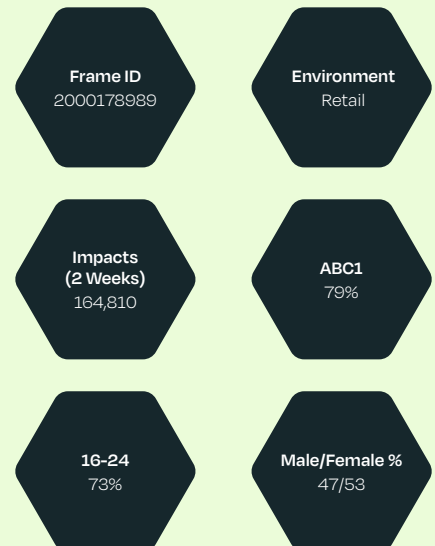

open  Connect

open  Perspective

Sheffield, The Moor

Location

S1 3LR

Summary

The Moor is Sheffield's most popular pedestrianised retail thoroughfare. The newly refurbished district includes a state of the art cinema complex, a variety of restaurants and a weekly artisanal market.

Dimensions

Audience

Sheffield, The Moor

Digital Production Specifications

Applicable Format

Dimensions

Delivery and Production

Email: campaigns@openmedia.uk.com