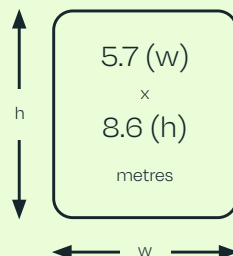

Dimensions

Audience

Sheffield, The Moor

Digital Production Specifications

Applicable Format

Dimensions

Delivery and Production

Email: campaigns@openmedia.uk.com