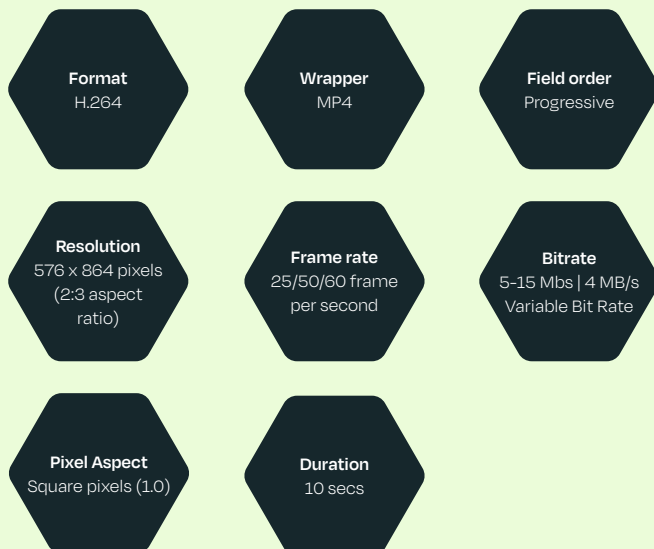

Format for Full & Subtle Motion