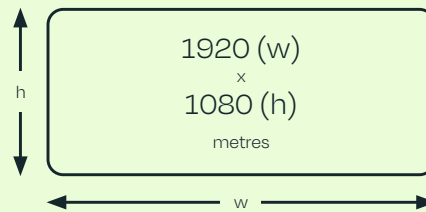

Plymouth, Drake Circus

Location

PL4 OBG

Summary

Drake Circus has a catchment of over half a million people as well as annual footfall of around 17 million people.

Dimensions

Audience

Plymouth, Drake Circus

Digital Production Specifications

Applicable Format

Dimensions

(35.9 aspect ratio)

Delivery and Production

Email: campaigns@openmedia.uk.com

Phone: 0151 372 0217

- Files under 10MB can be emailed directly.
- Files over 10MB should be WeTransferred.