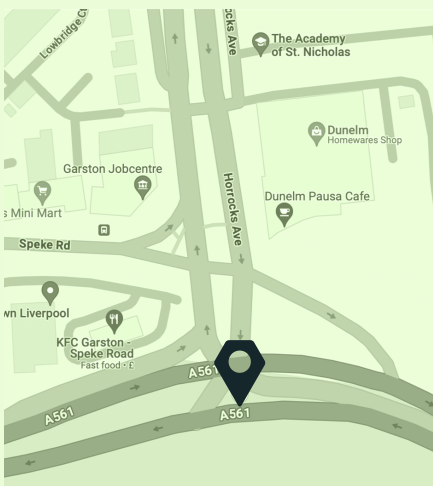

open 

Speke Northbound

Location

L19 2JZ

Summary

Situated at the entrance to one of the largest and busiest retail hubs in the city, these two adjacent inbound & outbound sites provide maximum reach in order to dominate a busy A-road. As well as the retail aspect, which provides substantial traffic & footfall 7 days a week, our Speke site is also located in close proximity to Liverpool's only airport, which represents a unique opportunity to target multiple demographics - commuter, shopper and jetsetter.

Dimensions

Audience

 Frame ID 2000188066	 Environment Roadside
 Impacts (2 Weeks) 99,670	 ABC1 48%
 Male/Female % 47/53	

Speke Southbound

Location

L19 2JZ

Summary

Situated at the entrance to one of the largest and busiest retail hubs in the city, these two adjacent inbound & outbound sites provide maximum reach in order to dominate a busy A-road. As well as the retail aspect, which provides substantial traffic & footfall 7 days a week, our Speke site is also located in close proximity to Liverpool's only airport, which represents a unique opportunity to target multiple demographics - commuter, shopper and jetsetter.

Dimensions

Audience

Frame ID 2000188068	Environment Roadside
Impacts (2 Weeks) 105,950	ABC1 48%
Male/Female % 47/53	

Speke

Digital Production Specifications

Applicable Format

Dimensions

Delivery and Production