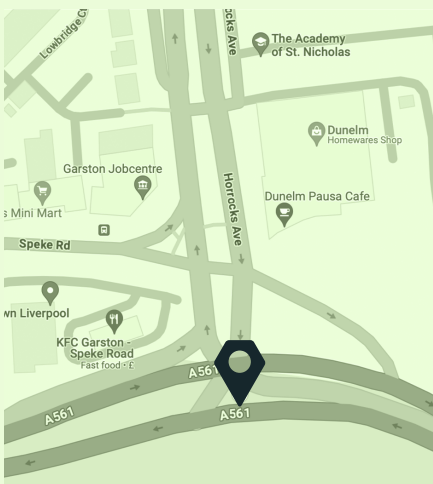

open 

Speke Northbound

Location

L19 2JZ

Summary

Situated at the entrance to one of the largest and busiest retail hubs in the city, these two adjacent inbound & outbound sites provide maximum reach in order to dominate a busy A-road. As well as the retail aspect, which provides substantial traffic & footfall 7 days a week, our Speke site is also located in close proximity to Liverpool's only airport, which represents a unique opportunity to target multiple demographics - commuter, shopper and jetsetter.

Dimensions

Audience

 Frame ID 2000188066	 Environment Roadside
 Impacts (2 Weeks) 99,670	 ABC1 48%
 Male/Female % 47/53	

Speke Southbound

Location

L19 2JZ

Summary

Situated at the entrance to one of the largest and busiest retail hubs in the city, these two adjacent inbound & outbound sites provide maximum reach in order to dominate a busy A-road. As well as the retail aspect, which provides substantial traffic & footfall 7 days a week, our Speke site is also located in close proximity to Liverpool's only airport, which represents a unique opportunity to target multiple demographics - commuter, shopper and jetsetter.

Dimensions

Audience

Frame ID 2000188068	Environment Roadside
Impacts (2 Weeks) 105,950	ABC1 48%
Male/Female % 47/53	

Speke

Digital Production Specifications

Applicable Format

Dimensions

Delivery and Production