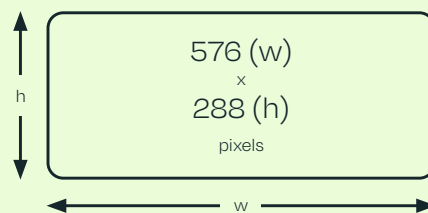

Dimensions

Audience

Frame ID 2000188068	Environment Roadside
Impacts (2 Weeks) 105,950	ABC1 48%
Male/Female % 47/53	

Speke

Digital Production Specifications

Applicable Format

Dimensions

Delivery and Production