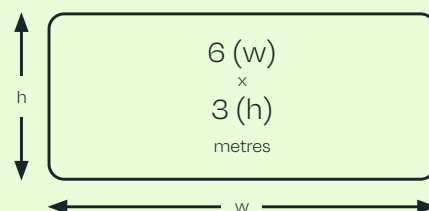

Dimensions

Audience

 Frame ID 2000188066	 Environment Roadside
 Impacts (2 Weeks) 99,670	 ABC1 48%
 Male/Female % 47/53	

Speke Southbound

Location

L19 2JZ

Summary

Situated at the entrance to one of the largest and busiest retail hubs in the city, these two adjacent inbound & outbound sites provide maximum reach in order to dominate a busy A-road. As well as the retail aspect, which provides substantial traffic & footfall 7 days a week, our Speke site is also located in close proximity to Liverpool's only airport, which represents a unique opportunity to target multiple demographics - commuter, shopper and jetsetter.

Dimensions

Audience

Frame ID 2000188068	Environment Roadside
Impacts (2 Weeks) 105,950	ABC1 48%
Male/Female % 47/53	

Speke

Digital Production Specifications

Applicable Format

Dimensions

Delivery and Production