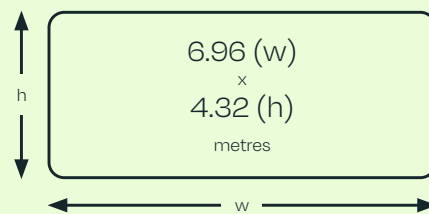

open 

Cardiff

(Inbound & Outbound)

Location

CF10 2HL

Summary

Our two D48's are situated on Guildford Street, the busiest arterial route into Cardiff city centre. Here, brands will have the opportunity to target thousands of commuters, pedestrians and motorists making their way into the city.

Dimensions

Audience

Frame ID
2000205007

Environment
Roadside

Impacts (2 Weeks)
27,070 /
54,650

ABC1
60%

Cardiff

(Inbound & Outbound)