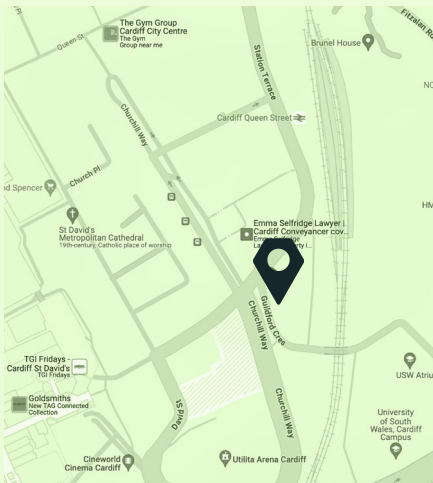

open 

Cardiff

(Inbound & Outbound)

Location

CF10 2HL

Summary

Our two D48's are situated on Guildford Street, the busiest arterial route into Cardiff city centre. Here, brands will have the opportunity to target thousands of commuters, pedestrians and motorists making their way into the city.

Dimensions

Audience

Frame ID
2000205007

Environment
Roadside

Impacts (2 Weeks)
27,070 /
54,650

ABC1
60%

Cardiff

(Inbound & Outbound)