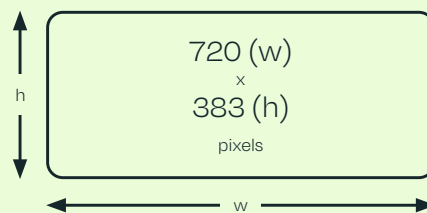

Cardiff

(Inbound & Outbound)

Digital Production Specifications

Applicable Format

Dimensions

Delivery and Production

Email: campaigns@openmedia.uk.com

Phone: 0151 372 0217

- Files under 10MB can be emailed directly.
- Files over 10MB should be WeTransferred.

Format for Digital Static

File Naming

- All files should begin with client name and end with the abbreviated site name, 'CARD'
- Use only letters and numbers, no punctuation.