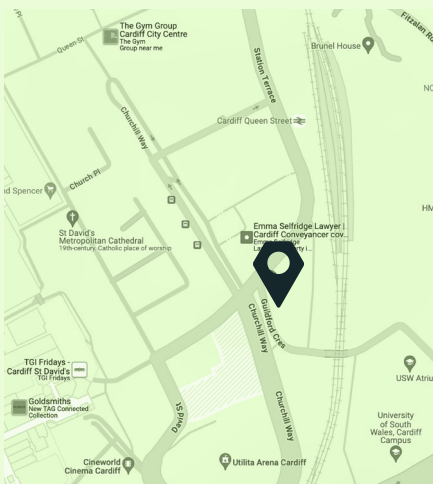

# Cardiff

(Inbound & Outbound)

## Location

CF10 2HL

## Summary

Our two D48's are situated on Guildford Street, the busiest arterial route into Cardiff city centre. Here, brands will have the opportunity to target thousands of commuters, pedestrians and motorists making their way into the city.