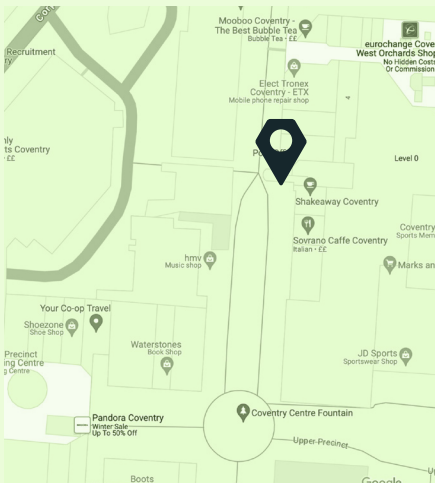

# Coventry Central

## Location

CV1 1QX

## Summary

Our Coventry site is situated on the site of West Orchards Shopping Centre, in the city centre of Coventry itself. The mall houses many high street names and welcomes a large number of shoppers annually.