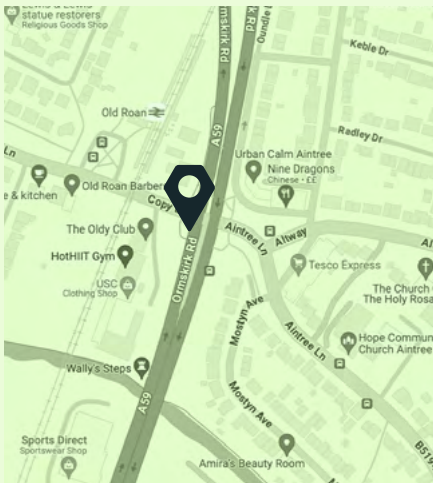

## Location

L9 5AE

## Summary

Our second D48 Location lies on the A59 Ormskirk Road, which is the main arterial route linking the M57 and M58 interchange and the city centre. In close proximity to the world famous race course which hosts a plethora of sports and music events every year, as well as being less than 2 minutes away from Aintree Shopping park - a retail destination which is home to 14 retailers, including B&Q, M&S, Boots and a flagship Next store, plus restaurants including Nando's, McDonald's and Greggs.