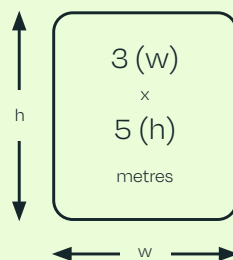

Dimensions

Audience

Liverpool Central Station

Digital Production Specifications

Applicable Format

Dimensions

(35.9 aspect ratio)

Delivery and Production