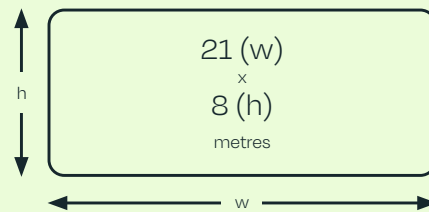

Dimensions

Audience

Frame ID 2000139241	Environment Commuter/ Retail
Impacts (2 Weeks) 1,921,390	Male/Female % 40/60
18-35 57%	

ABC Cinema

Digital Production Specifications

Applicable Format

Dimensions

Delivery and Production