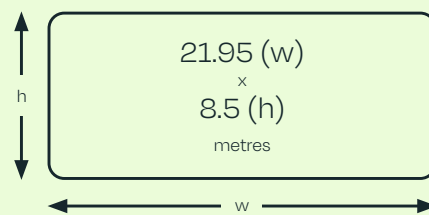

Dimensions

Audience

Frame ID 2000139241	Environment Commuter/ Retail
Impacts (2 Weeks) 1,921,390	Male/Female % 40/60
18-35 57%	

ABC Cinema

Digital Production Specifications

Applicable Format

Dimensions

Delivery and Production