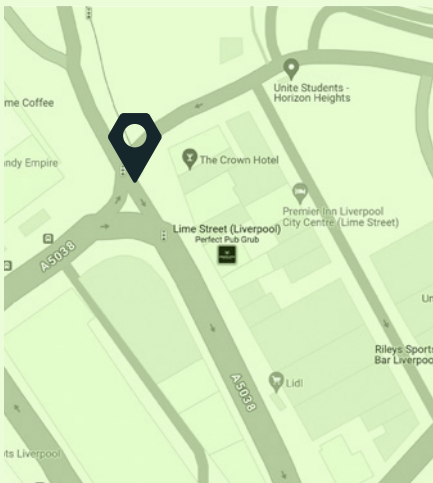

## Location

L1 1JQ

## Summary

Situated opposite Liverpool Lime Street station, our ABC Cinema banner impacts the 16 million people traveling to and from the city each year. The site reaches numerous audiences including commuters, students and shoppers.