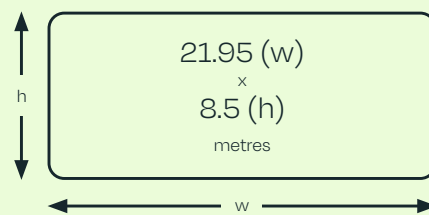

ABC Cinema

Digital Production Specifications

Applicable Format

Dimensions

Delivery and Production

Email: campaigns@openmedia.uk.com

Phone: 0151 372 0217

- Files under 10MB can be emailed directly.
- Files over 10MB should be WeTransferred.

Format for PDF Banner

File Naming

- All files should begin with client name and end with the abbreviated site name, '**ABC**'
- Use only letters and numbers, no punctuation.