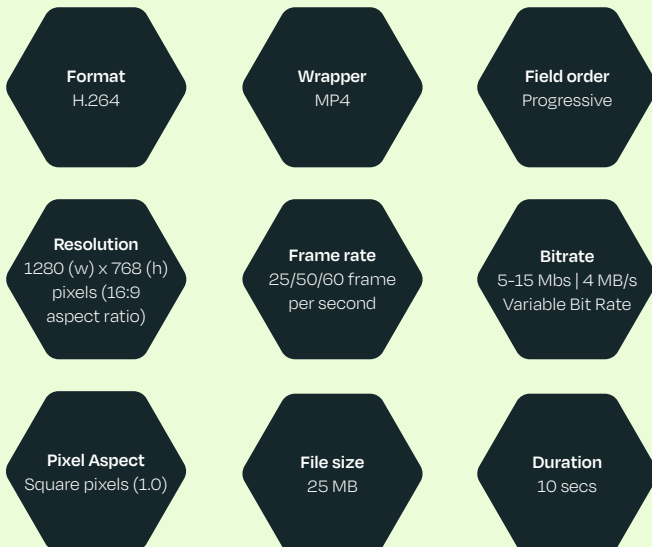

Format for Vid/ Full Motion