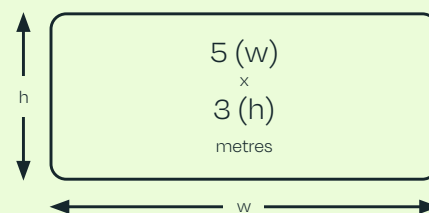

Dimensions