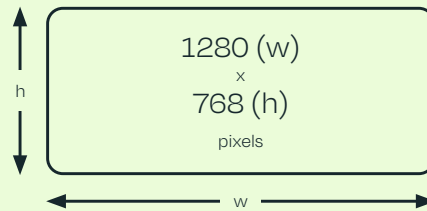

Dimensions

Delivery and Production

Email: campaigns@openmedia.uk.com

Phone: 0151 372 0217

- Files under 10MB can be emailed directly.
- Files over 10MB should be WeTransferred.