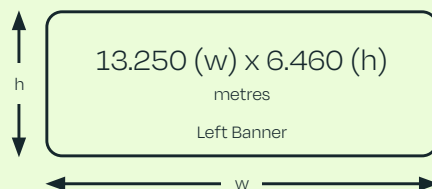

open 

BOXPARK Liverpool Banners (External)

Location

L8 5XJ

Information

Dimensions

Summary

BOXPARK Liverpool is the brand's first site outside of London. This cutting-edge leisure destination is a welcome addition to the city's already buzzing cultural scene and is located right in the centre of the city's creative district, the Baltic Triangle.