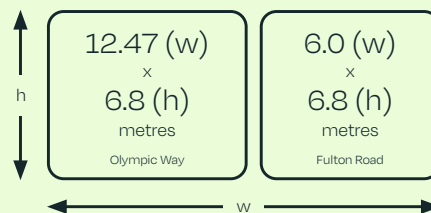

Dimensions

Information

- Impacts (2 Weeks)**
1.6 Million
- Environment**
Event Venue
- Visibility**
300m
- Loop Length**
100% SOV

BOXPARK Wembley

Olympic Way & Fulton Road Banners

Applicable Format

Dimensions