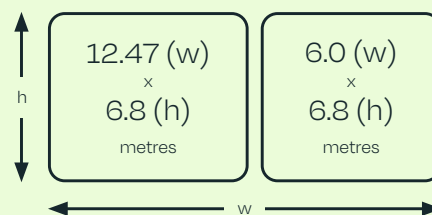

Dimensions

Information

- Impacts (2 Weeks)**
1.6 Million
- Environment**
Event Venue
- Visibility**
300m
- Loop Length**
100% SOV

BOXPARK Wembley

Olympic Way & Fulton Road Banners

Applicable Format

Dimensions