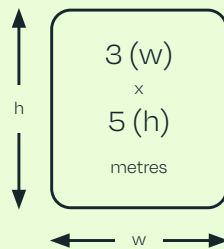

Dimensions

Information

Frame ID 2000180016	Environment Retail
Operational Hours 0600-0000	Loop Length 10 in 60 secs
Visibility 150m	Full Motion Yes

Liverpool Central Station

Digital Production Specifications

Applicable Format

Dimensions

(2:3 aspect ratio)

Delivery and Production

Email: campaigns@openmedia.uk.com

Phone: 0151 372 0217

- Files under 10MB can be emailed directly.
- Files over 10MB should be WeTransferred.